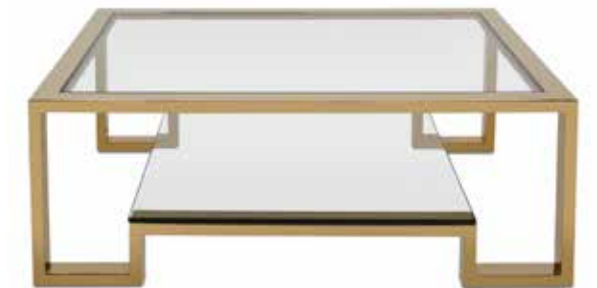

CENTER OF ATTENTION

Captivate the eye with our collection of shapely coffee tables.
Visit zgalleire.com for our full assortment.

GIANNA COFFEE TABLE
50"W X 30"D X 18"H | \$999

LEO COFFEE TABLE
36"DIA X 16.5"H | \$899

VINCENTE COFFEE TABLE
LG: 33.5" DIA X 18"H, SM: 20" DIA X 15.5"H | \$799

DUPPLICITY COFFEE TABLE
50"W X 36"D X 18"H | \$999

A. ASPEN SWIVEL CHAIR 29"W X 33"D X 36.5"H \$1,299 B. new MONGOLIAN ROUND PILLOW IMPORTED, \$99.95 C. SHAY COFFEE TABLE 44"W X 44"D X 19"H \$1,299 D. GIZA VASE \$29.95
E. PROTEA QUEEN SPRAY 26" SET OF 3, \$72 F. new STUDDED BOX \$79.95 G. GRAMERCY BOWL \$99.95 H. FEVER 40" X 30" \$249.95